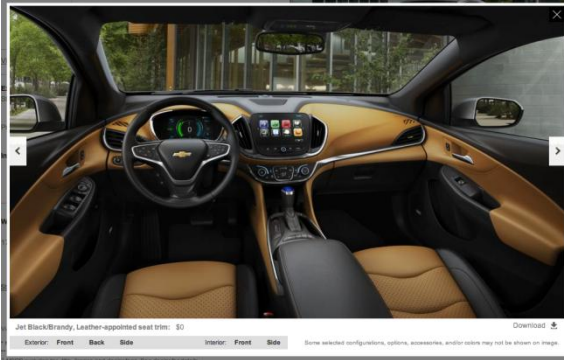

FACTORY COLOR	KATZKIN COLOR
JET BLACK / BRANDY	BLACK / TAN

K7
Black wrap
Cobalt contrast all stitch
Tan centers
perf inserts and wings
K726-100