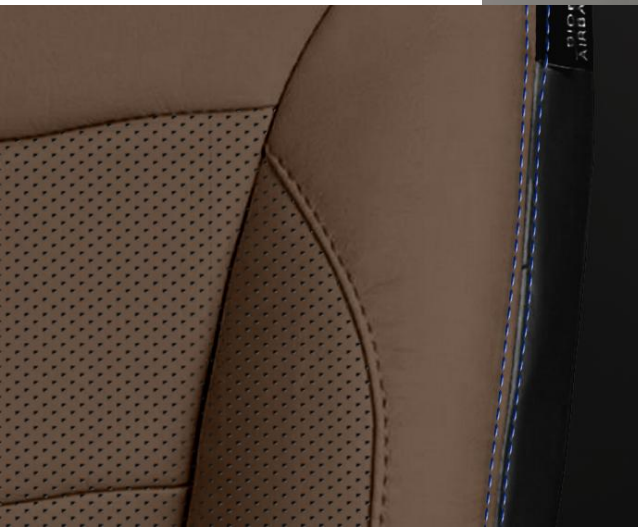

K8
Black wrap
Cobalt contrast all stitch
Mahogany faces
perf combo and wings
K727-100